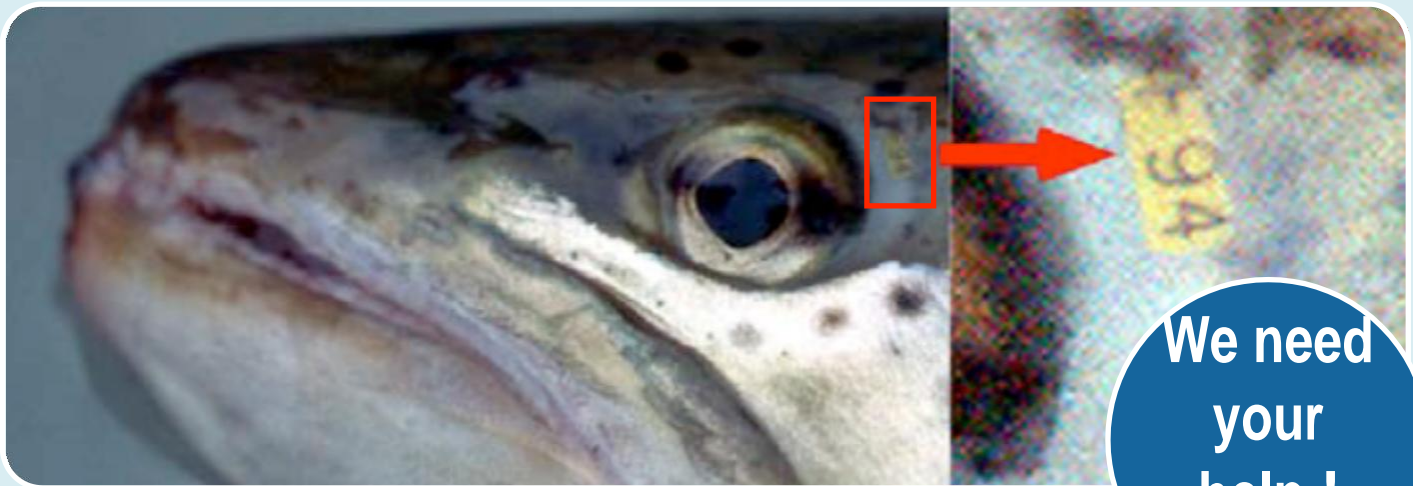

SEA TROUT

Outer Hebrides
Fisheries Trust

We need
your
help !

WANTED: INDIVIDUAL TAGGED SEA TROUT

A new project is about to be launched in the Isle of Lewis aimed at monitoring sea trout

Why and Where?

Sea trout will be tagged at locations around the **Broadbay area**.

Recognition?

- ✓ Adipose fin clipped
- ✓ Tag (orange, yellow or green plastic implant) located above left eye

Your Help?

If you catch a tagged fish please record:

- ✓ **Colour and coding** of the tag
- ✓ Location & date/time of capture
- ✓ Length/weight if possible but not essential